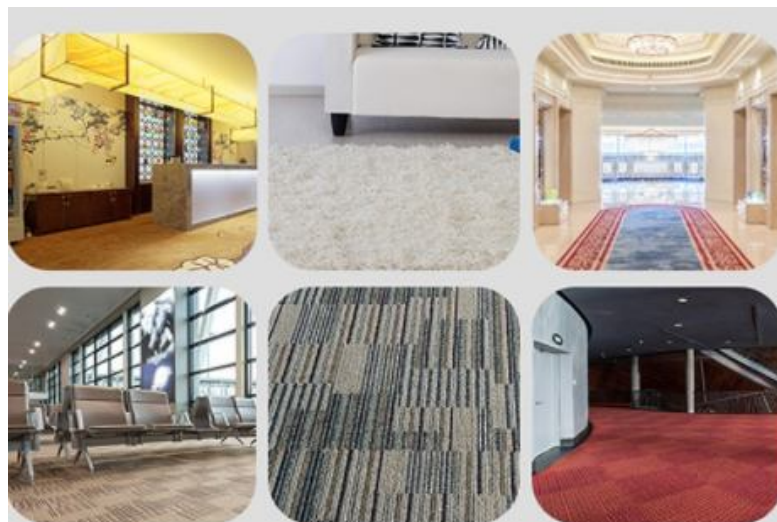

5. Wide application rang, suitable for all kinds of carpets.

For chemical fiber carpet, wool carpet, long wool carpet, mixed carpet, pure wool carpet, etc.