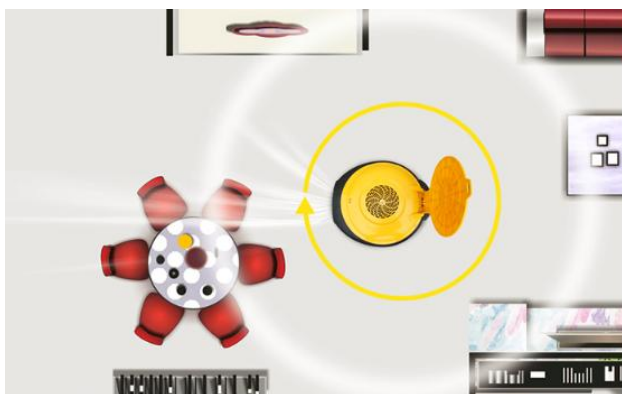

360 Rotary Air Dryer PD360

Introduction

360 Rotary Air Dryer PD360 is a high performance innovative carpet dryer to dry carpet quickly. Intelligent operation, simple and easy with wide application. It can rotate 360 degree automatically to dry every angle.

Technical Data

Model	Power (W)	Round Speed (r/min)	Measurement (mm)	Cable Length (m)	NW/GW (KG)	Speed Choice
PD360	500	1250/2280	500*420*255	6.5	10.55/12.05	2

Features

Drying area is 110 square meters, and the 360° rotary dryer is arranged with high efficiency.