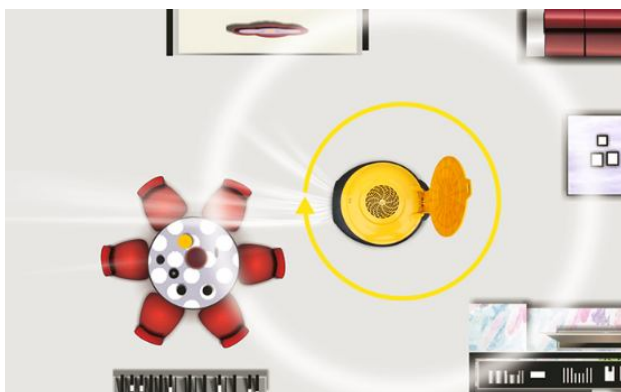

360 Rotary Air Dryer PD360

Introduction

360 Rotary Air Dryer PD360 is a high performance innovative carpet dryer to dry carpet quickly. Intelligent operation, simple and easy with wide application. It can rotate 360 degree automatically to dry every angle.

Technical Data

Model	Power (W)	Round Speed (r/min)	Measurement (mm)	Cable Length (m)	NW/GW (KG)	Speed Choice
PD360	500	1250/2280	500*420*255	6.5	10.55/12.05	2

Features

Drying area is 110 square meters, and the 360° rotary dryer is arranged with high efficiency.

The pressure relief structure on two sides of the fan blade is free of wind and air leakage, keeps the flow balance of the fan blades, reduces the vibration and noise of the whole machine, and obtains the higher wind volume with the same effect.

45 degree cross section outlet
Ensure rapid air drying of ground

Super mute design, More mute than traditional dryer, the average noise value is only 52db

Strong shell, Using engineering plastic ABS shell, anti-fall, rugged and durable