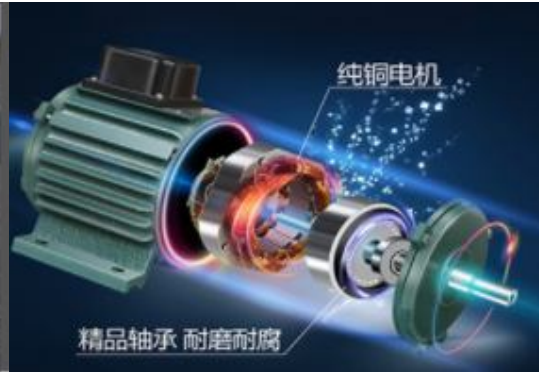

High quality motor, using international famous brand motor, moisture proof, safety and corrosion resistance