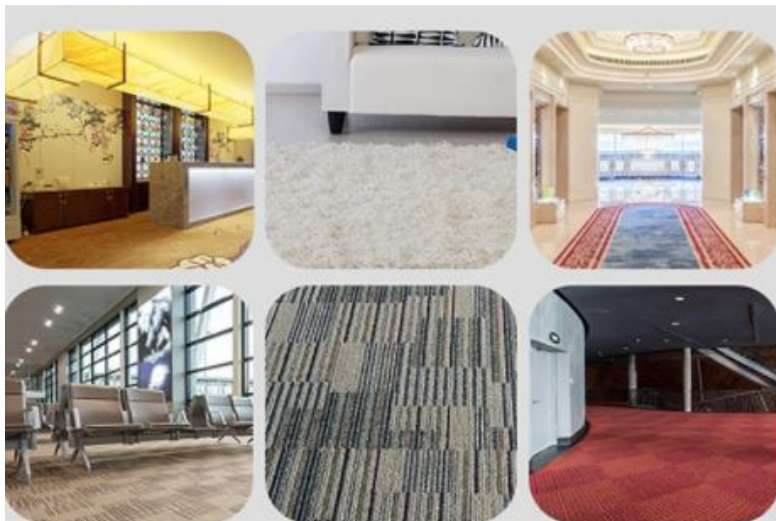

3. Wide application range, suitable for all kinds of carpets.

For chemical fiber carpet, wool carpet, long wool carpet, mixed carpet, pure wool carpet, etc.