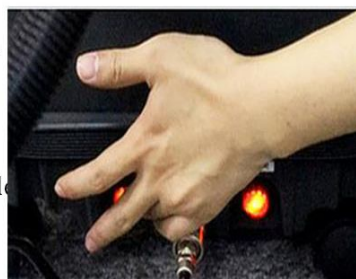

Step 5:
after power on,open
the suction and
extraction function
switch and the handle
switch