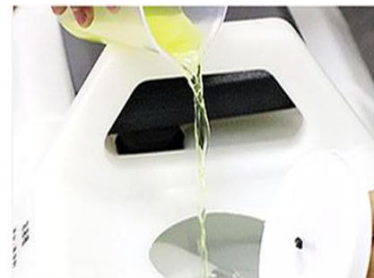

Step 2:
pour the detergent into
the clean water tank in
the proportion of 1:20