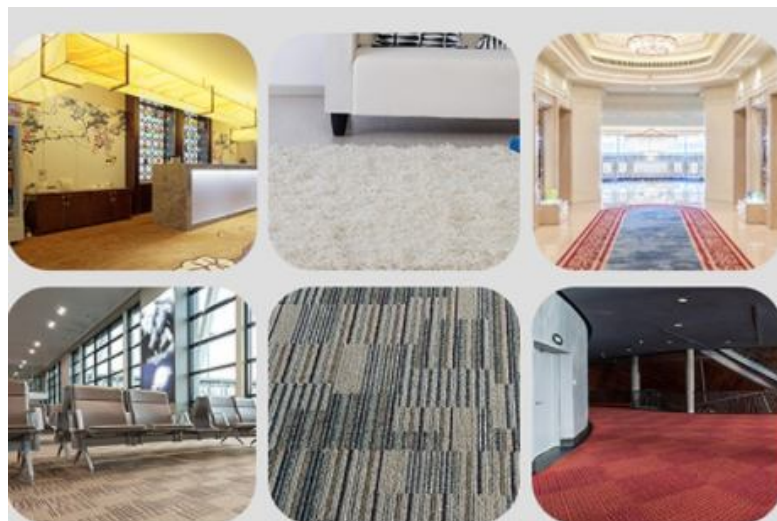

5. Wide application rang, suitable for all kinds of carpets.

For chemical fiber carpet, wool carpet, long wool carpet, mixed carpet, pure wool carpet, etc.